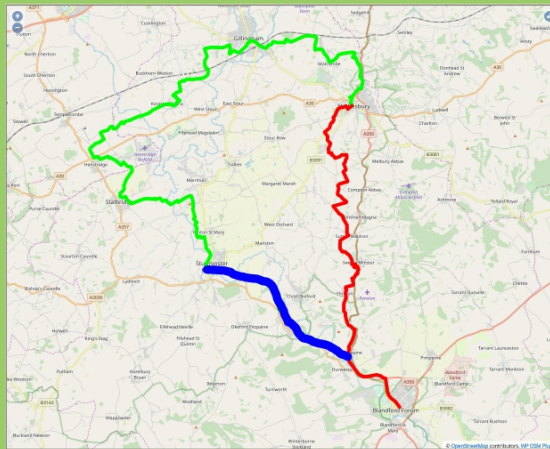

**BLANDFORD FORUM
TOWN COUNCIL**

**The Mayor of Blandford Forum
invites you to participate in:**

‘FORGING THE LINK’

**A 9 MILE HIKE FROM
STURMINSTER NEWTON TO WOODHOUSE GARDENS,
BLANDFORD FORUM**

ALONG THE TRAILWAY/WHITE HART LINK-SATURDAY 20th APRIL 2019

The blue line is the walk from Sturminster Newton to Blandford Forum, the part of the White Hart Link which uses the Trailway. The whole of the White Hart Link is shown in green and red.

- Leave Sturminster Newton at 9am.
- Arrive at Shillingstone Railway station at approximately 10.30am.
- Arrive at Stourpaine at approximately 11.30am – 11.45am.
- Arrive at Woodhouse Gardens Pavilion Blandford Forum for Coffee/Tea and biscuits at approximately 2pm.