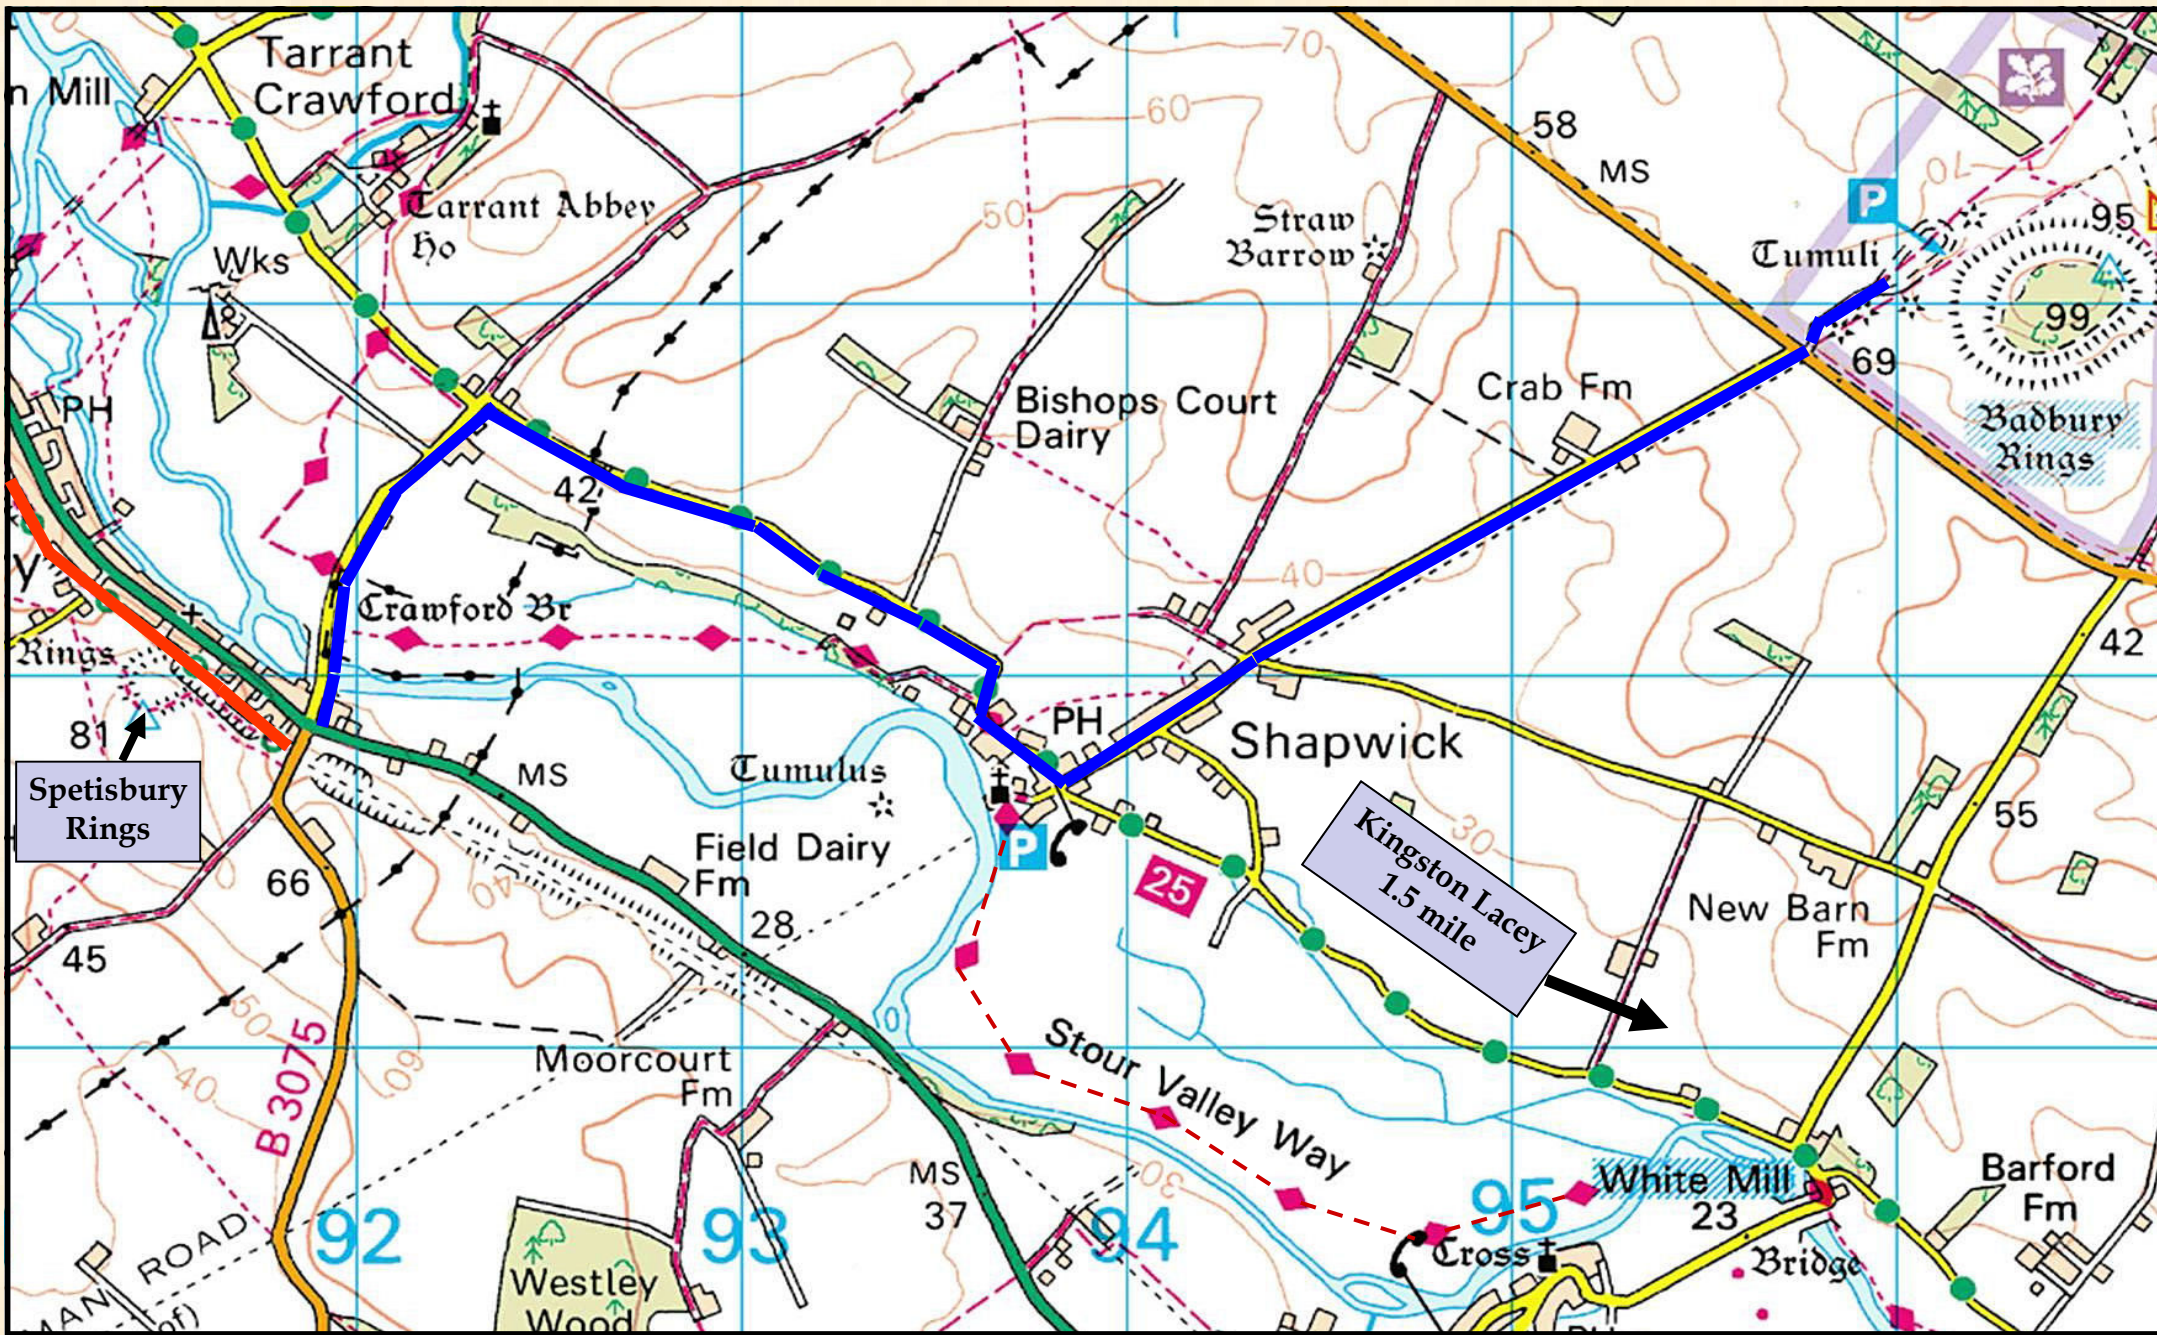

Routes to Ancient Monuments from the Spetisbury section of The North Dorset Trailway

North Dorset Trailway ———
 Cycle route to Badbury Rings ———

Stour Valley Way (Long Distance Path)
 Sustrans Route 25 (National Cycle Network)